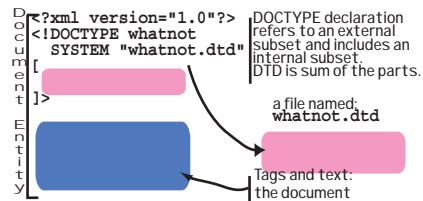

DOCTYPE Declaration

Internal Subset

External Subset

Internal and External Subsets

Conditional Section (DTD only)

```
<![IGNORE[ declarations ]]>
<![INCLUDE[ declarations ]]>
```

External-ID

```
SYSTEM "URI"
OR PUBLIC "Public ID" "URI"
```