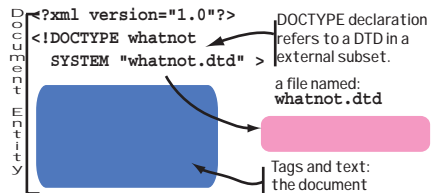

DOCTYPE Declaration

Internal Subset

External Subset

Internal and External Subsets

Conditional Section (DTD only)

```
<![IGNORE[ declarations ]]>
<![INCLUDE[ declarations ]]>
```

External-ID

```
SYSTEM "URI"
OR PUBLIC "Public ID" "URI"
```