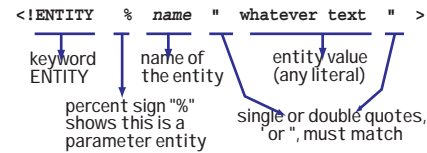

Parameter Entity Declarations

Internal Parameter Entity