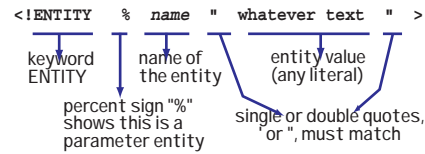

Parameter Entity Declarations

Internal Parameter Entity